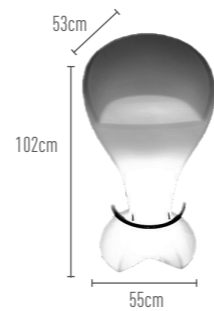

L: **40 cm**
W: **45 cm**
H: **20 cm**

Weight
6 kgs

BAR STOOL 2 HJ8029B

PE material

Light Time*
8 - 12 hrs

Charging Time
4 - 5 hrs

L: **45 cm**
W: **40 cm**
H: **80 cm**

Weight
12 kgs

BAR STOOL 3 HJ644-03

PE material

Light Time*
8 - 12 hrs

Charging Time
4 - 5 hrs

L: **57 cm**
W: **55 cm**
H: **104 cm**

Weight
10 kgs

BAR STOOL 4 HJ829

PE material

Light Time*
8 - 12 hrs

Charging Time
4 - 5 hrs

L: **40 cm**
W: **42 cm**
H: **84 cm**

Weight
7 kgs

*According to the color used, the intensity and the outside temperature.

SOFAS

CONNECTOR MODULE

SOFA 1 HJ921A