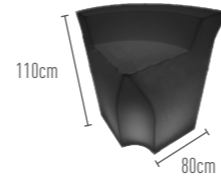

BAR COUNTER

CONNECTOR MODULE

BAR COUNTER 1 - 1/4 ROUND BAR HJ312A

PE material

Light Time*
8 - 12 hrs

Charging Time
4 - 5 hrs

L: **82 cm**
W: **82 cm**
H: **112 cm**

Weight
25 kgs

BAR COUNTER 2 - LONG BAR HJ312B

PE material

Light Time*
8 - 12 hrs

Charging Time
4 - 5 hrs

L: **92 cm**
W: **82 cm**
H: **112 cm**

Weight
27 kgs

BAR COUNTER 3 - ICE BUCKET BAR HJ312C

PE material

Light Time*
8 - 12 hrs

Charging Time
4 - 5 hrs

L: **92 cm**
W: **82 cm**
H: **112 cm**

Weight
27 kgs

*According to the color used, the intensity and the outside temperature.