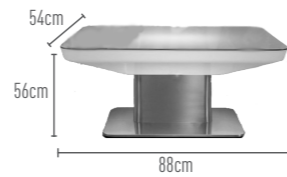

L: **82 cm**
W: **82 cm**
H: **78 cm**

Weight
14 kgs

*According to the color used, the intensity and the outside temperature.

COFFEE TABLES

CONNECTOR MODULE

COFFEE TABLE 1 HJ318C

PE material with temper colored glass

Light Time*
8 - 12 hrs

Charging Time
4 - 5 hrs

L: **70 cm**
W: **70 cm**
H: **44 cm**

Weight
6 kgs

COFFEE TABLE 2 HJ335B

PE material

Light Time*
8 - 12 hrs

Charging Time
4 - 5 hrs

L: **90 cm**
W: **56 cm**
H: **58 cm**

Weight
25 kgs

COFFEE TABLE 3 HJ816D

PE material

Light Time*
8 - 12 hrs

Charging Time
4 - 5 hrs

L: **82 cm**
W: **82 cm**
H: **38 cm**

Weight
9 kgs