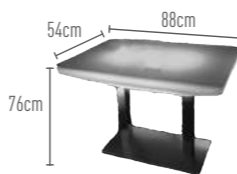

L: **90 cm**
W: **56 cm**
H: **98 cm**

Weight
27 kgs

SEATING TABLE 3 HJ336B

PE material

Light Time*
8 - 12 hrs

Charging Time
4 - 5 hrs

L: **132 cm**
W: **80 cm**
H: **78 cm**

Weight
37 kgs

SEATING TABLE 4 HJ336D

PE material

Light Time*
8 - 12 hrs

Charging Time
4 - 5 hrs

L: **90 cm**
W: **56 cm**
H: **78 cm**

Weight
25 kgs

*According to the color used, the intensity and the outside temperature.