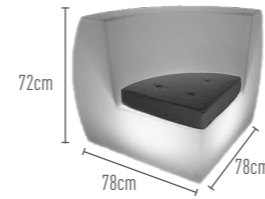

PE material with cushion

Light Time*
8 - 12 hrs

Charging Time
4 - 5 hrs

L: **80 cm**
W: **80 cm**
H: **75 cm**

Weight
14 kgs

SOFA 2 HJ921B

PE material with cushion

Light Time*
8 - 12 hrs