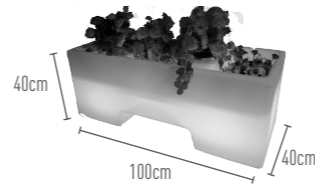

Weight
6 kgs

FLOWER POT 2 HJ92930

PE material with glass

Light Time*
8 - 12 hrs

Charging Time
4 - 5 hrs

L: **102 cm**
W: **42 cm**
H: **42 cm**

Weight
12 kgs

FLOWER POTS