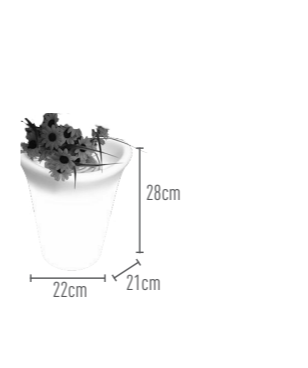

L: **84 cm**
W: **84 cm**
H: **78 cm**

Weight
12 kgs

FLOWER POTS

REMOVABLE MODULE

FLOWER POT 8 HJ300Z1

PE material

Light Time*
8 - 12 hrs

Charging Time
4 - 5 hrs

L: **60 cm**
W: **60 cm**
H: **112 cm**

Weight
13 kgs

FLOWER POT 9 HJ300V

PE material

Light Time*
8 - 12 hrs

Charging Time
4 - 5 hrs

L: **83 cm**
W: **83 cm**
H: **83 cm**

Weight
14 kgs

FLOWER POT 10 HJ300-0

PE material

Light Time*
8 - 12 hrs

Charging Time
4 - 5 hrs

L: **22 cm**
W: **23 cm**
H: **30 cm**

Weight
1 kgs

FLOWER POT 11 HJ300-P

PE material