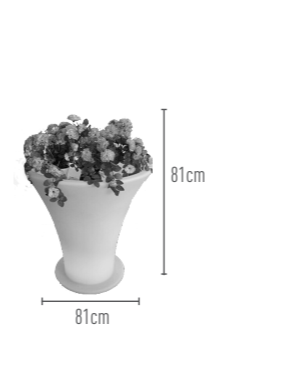

Light Time*
8 - 12 hrs

Charging Time
4 - 5 hrs

L: **42 cm**
W: **42 cm**
H: **104 cm**

Weight
14 kgs

FLOWER POT 7 HJ300X

PE material

Light Time*
8 - 12 hrs

Charging Time
4 - 5 hrs

L: **84 cm**
W: **84 cm**
H: **78 cm**

Weight
12 kgs

FLOWER POTS

REMOVABLE MODULE

FLOWER POT 8 HJ300Z1

PE material

Light Time*
8 - 12 hrs

Charging Time
4 - 5 hrs

L: **60 cm**
W: **60 cm**
H: **112 cm**

Weight
13 kgs

FLOWER POT 9 HJ300V

PE material

Light Time*
8 - 12 hrs

Charging Time
4 - 5 hrs

L: **83 cm**
W: **83 cm**
H: **83 cm**

Weight
14 kgs