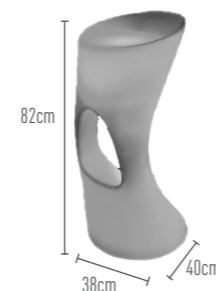

*According to the color used, the intensity and the outside temperature.