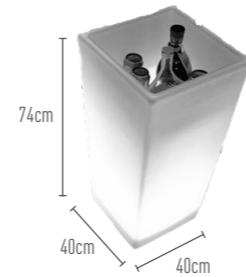

Weight
9 kgs

ICE BUCKET 2 HJ3001A

PE material

Light Time*
8 - 12 hrs

Charging Time
4 - 5 hrs

L: **42 cm**
W: **42 cm**
H: **76 cm**

Weight
8 kgs

ICE BUCKET 3 HJ3002A