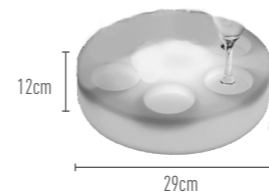

LED DISPLAYS

CONNECTOR MODULE

PE material

Light Time*
8 - 12 hrs

Charging Time
4 - 5 hrs

L: **110 cm**
W: **11 cm**
H: **6 cm**

Weight
2 kgs

PE material

Light Time*
8 - 12 hrs

Charging Time
4 - 5 hrs

L: **154 cm**
W: **14 cm**
H: **8 cm**

Weight
4 kgs

PE material

Light Time*
8 - 12 hrs

Charging Time
4 - 5 hrs

L: **26 cm**
W: **26 cm**
H: **6 cm**

Weight
1.2 kgs

PE material

Light Time*
8 - 12 hrs

Charging Time
4 - 5 hrs

L: **30 cm**
W: **30 cm**
H: **13 cm**

Weight
1 kgs

LED DISPLAYS

CONNECTOR MODULE

PE material

Light Time*
8 - 12 hrs

Charging Time
4 - 5 hrs

L: **63 cm**
W: **32 cm**
H: **32 cm**

Weight
4 kgs

PE material

Light Time*
8 - 12 hrs

Charging Time
4 - 5 hrs

L: **42 cm**
W: **42 cm**
H: **17 cm**

Weight
2.5 kgs

PE material with tempered glass

Light Time*
8 - 12 hrs

Charging Time
4 - 5 hrs

L: **82 cm**
W: **52 cm**
H: **172 cm**

Weight
37 kgs

*According to the color used, the intensity and the outside temperature.