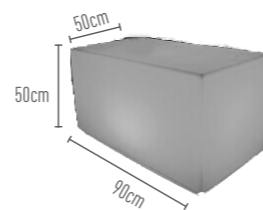

L: **82 cm**
W: **82 cm**
H: **78 cm**

Weight
14 kgs

*According to the color used, the intensity and the outside temperature.

COFFEE TABLES

CONNECTOR MODULE

COFFEE TABLE 1 HJ318C

PE material with temper colored glass

L: **90 cm**
W: **56 cm**
H: **58 cm**

Weight
25 kgs

COFFEE TABLE 3 HJ816D

PE material

Light Time*
8 - 12 hrs

Charging Time
4 - 5 hrs

L: **82 cm**
W: **82 cm**
H: **38 cm**

Weight
9 kgs

COFFEE TABLE 4 HJ-F

PE material

Light Time*
8 - 12 hrs

Charging Time
4 - 5 hrs

L: **92 cm**
W: **52 cm**
H: **52 cm**

Weight
19 kgs

COFFEE TABLES

CONNECTOR MODULE