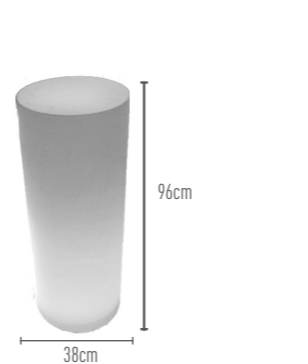

LED ROUND COLUMN 2 HJ830C

PE material

Light Time*
5 - 6 hrs

L: **32 cm**
W: **32 cm**
H: **76 cm**

Charging Time
4 - 5 hrs

Weight
4 kgs

LED ROUND COLUMN 3 HJ830B

PE material