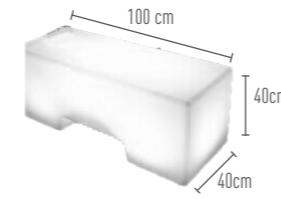

STOOLS

REMOVABLE MODULE

STOOL 2 HJ3008

PE material

Light Time*
8 - 12 hrs

Charging Time
4 - 5 hrs

L: **102 cm**
W: **42 cm**
H: **42 cm**

Weight
12 kgs