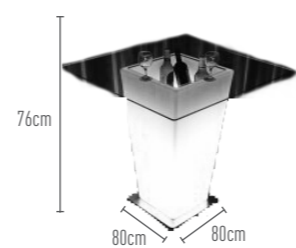

ICE BUCKETS

CONNECTOR MODULE

PE material

Light Time*
8 - 12 hrs

Charging Time
4 - 5 hrs

L: **182 cm**
W: **82 cm**
H: **52 cm**

Weight
39 kgs

PE material

Light Time*
8 - 12 hrs

Charging Time
4 - 5 hrs

L: **102 cm**
W: **42 cm**
H: **42 cm**

Weight
12 kgs

PE material with tempered glass

Light Time*
8 - 12 hrs

Charging Time
4 - 5 hrs

L: **72 cm**
W: **72 cm**
H: **108 cm**

Weight
32 kgs

PE material with tempered glass

Light Time*
8 - 12 hrs

Charging Time
4 - 5 hrs

L: **82 cm**
W: **82 cm**
H: **78 cm**

Weight
28 kgs

ICE BUCKETS

CONNECTOR MODULE

ICE BUCKET 11 HJ302H

PE material

Light Time*
8 - 12 hrs

Charging Time
4 - 5 hrs

L: **42 cm**
W: **42 cm**
H: **42 cm**

Weight
5 kgs

PE material

Light Time*
8 - 12 hrs

Charging Time
4 - 5 hrs

L: **23 cm**
W: **25 cm**
H: **30 cm**

Weight
1.5 kgs

ICE BUCKET 13 HJ33331

PE material

Light Time*
8 - 12 hrs

Charging Time
4 - 5 hrs

L: **35 cm**
W: **36 cm**
H: **30 cm**

Weight
2 kgs

*According to the color used, the intensity and the outside temperature.