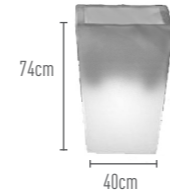

PE material

Light Time*
8 - 12 hrs

Charging Time
4 - 5 hrs

L: **40 cm**
W: **40 cm**
H: **98 cm**

Weight
7 kgs

*According to the color used, the intensity and the outside temperature.

FLOWER POTS

REMOVABLE MODULE

FLOWER POT 5 HJ300J1

PE material

Light Time*
8 - 12 hrs

Charging Time
4 - 5 hrs

L: **42 cm**
W: **42 cm**
H: **76 cm**

Weight
8 kgs

FLOWER POT 6 HJ300J2

PE material