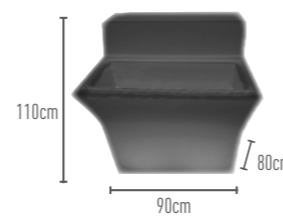

PE material

Light Time*
8 - 12 hrs

Charging Time
4 - 5 hrs

L: **92 cm**
W: **82 cm**
H: **112 cm**

Weight
27 kgs

*According to the color used, the intensity and the outside temperature.

BAR COUNTER

CONNECTOR MODULE