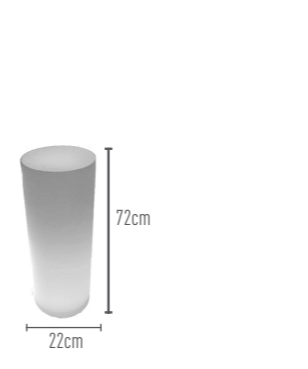

FLOOR LAMPS

REMOVABLE MODULE

LED ROUND COLUMN 1 HJ830A

PE material

Light Time*
5 - 6 hrs

L: **23 cm**
W: **23 cm**
H: **74 cm**

Charging Time
4 - 5 hrs

Weight
3 kgs