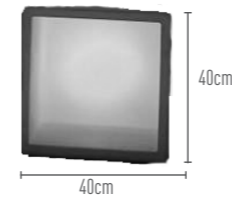

Light Time*
8 - 12 hrs

Charging Time
4 - 5 hrs

L: **82 cm**
W: **82 cm**
H: **78 cm**

Weight
28 kgs

ICE BUCKETS

CONNECTOR MODULE

ICE BUCKET 11 HJ302H

PE material