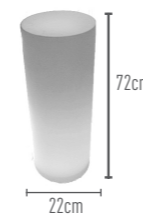

PE material