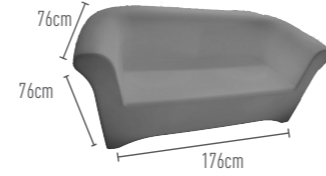

L: **178 cm**
W: **78 cm**
H: **78 cm**

Weight
39 kgs

SOFA 6 HJ921X

PE material with cushion

Light Time*
8 - 12 hrs

Charging Time
4 - 5 hrs

L: **110 cm**
W: **78 cm**
H: **78 cm**

Weight
23 kgs