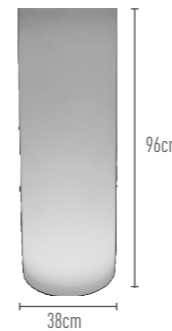

Charging Time
4 - 5 hrs

L: **42 cm**
W: **42 cm**
H: **82 cm**

Weight
7 kgs

ICE BUCKET 6 HJ822B

PE material

Light Time*
8 - 12 hrs

Charging Time
4 - 5 hrs

L: **40 cm**
W: **40 cm**
H: **98 cm**