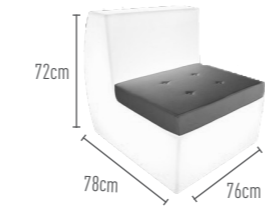

PE material with cushion