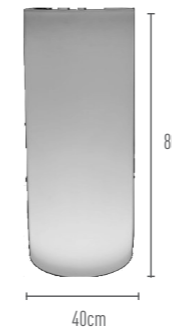

PE material

Light Time*
8 - 12 hrs

Charging Time
4 - 5 hrs

L: **32 cm**
W: **32 cm**
H: **76 cm**

Weight
4 kgs

ICE BUCKET 5 HJ822P

PE material

Light Time*
8 - 12 hrs

Charging Time
4 - 5 hrs

L: **42 cm**
W: **42 cm**
H: **82 cm**

Weight
7 kgs

ICE BUCKET 6 HJ822B

PE material

Light Time*
8 - 12 hrs

Charging Time
4 - 5 hrs

L: **40 cm**
W: **40 cm**
H: **98 cm**