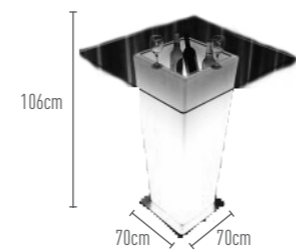

L: **182 cm**
W: **82 cm**
H: **52 cm**

Weight
39 kgs

ICE BUCKET 8 HJ92930B

PE material

Light Time*
8 - 12 hrs

Charging Time
4 - 5 hrs

L: **102 cm**
W: **42 cm**
H: **42 cm**

Weight
12 kgs

ICE BUCKET 9 HJ817A

PE material with tempered glass

Light Time*
8 - 12 hrs

Charging Time
4 - 5 hrs

L: **72 cm**
W: **72 cm**
H: **108 cm**

Weight
32 kgs

ICE BUCKET 10 HJ817D

PE material with tempered glass