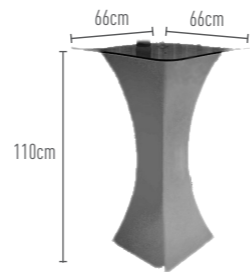

PE material

Light Time*
8 - 12 hrs

L: **90 cm**
W: **56 cm**
H: **108 cm**

Charging Time
4 - 5 hrs

Weight
28 kgs

COCKTAIL TABLE 2 HJ305A

PE material with tempered glass

Light Time*
8 - 12 hrs

L: **45 cm**
W: **45 cm**
H: **111 cm**

Charging Time
4 - 5 hrs

Weight
18 kgs

COCKTAIL TABLE 3 HJ3689

PE material

Light Time*
8 - 12 hrs

L: **64 cm**
W: **60 cm**
H: **108 cm**

Charging Time
4 - 5 hrs