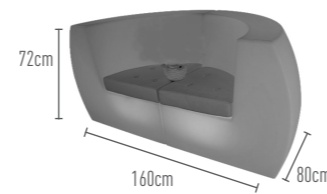

SOFAS

CONNECTOR MODULE

PE material with cushion

Light Time*
8 - 12 hrs

Charging Time
4 - 5 hrs

L: **80 cm**
W: **80 cm**
H: **75 cm**

Weight
14 kgs

PE material with cushion

Light Time*
8 - 12 hrs

Charging Time
4 - 5 hrs

L: **80 cm**
W: **70 cm**
H: **72 cm**

Weight
16 kgs

PE material with cushion

Light Time*
8 - 12 hrs

Charging Time
4 - 5 hrs

L: **162 cm**
W: **82 cm**
H: **75 cm**

Weight
28 kgs

SOFAS

CONNECTOR MODULE

PE material

Light Time*
8 - 12 hrs

Charging Time
4 - 5 hrs

L: **82 cm**
W: **82 cm**
H: **74 cm**

Weight
10 kgs

*According to the color used, the intensity and the outside temperature.