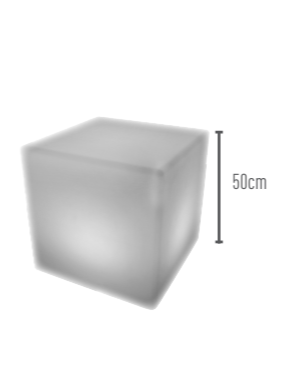

CUBE 6 HJ302D

Light Time*
8 - 12 hrs

Charging Time
4 - 5 hrs

L: **52 cm**
W: **52 cm**
H: **52 cm**

Weight
6 kgs

PE material