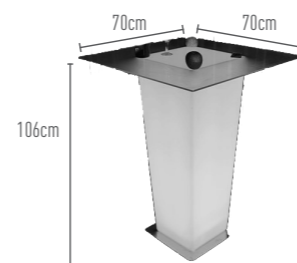

Weight
18 kgs

COCKTAIL TABLE 4 HJ306D

PE material with tempered glass

Light Time*
8 - 12 hrs

L: **72 cm**
W: **72 cm**
H: **108 cm**

Charging Time
4 - 5 hrs

Weight
34 kgs

COCKTAIL TABLES