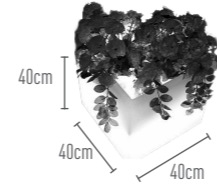

PE material with glass