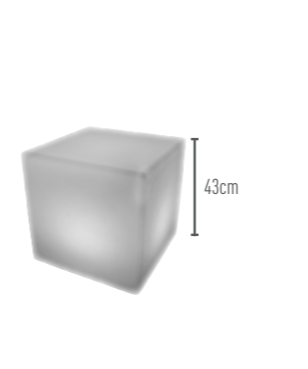

L: **42 cm**
W: **42 cm**
H: **42 cm**

Weight
4.5 kgs

CUBES

REMOVABLE MODULE

CUBE 5 HJ302C

PE material

Light Time*
8 - 12 hrs

Charging Time
4 - 5 hrs