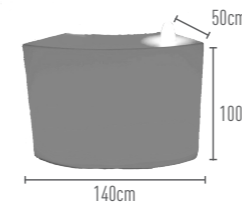

BAR COUNTER

CONNECTOR MODULE

BAR COUNTER 6 - LONG BAR HJ990

PE material

Light Time*
8 - 12 hrs

Charging Time
4 - 5 hrs

L: **142 cm**
W: **65 cm**
H: **102 cm**

Weight
30 kgs