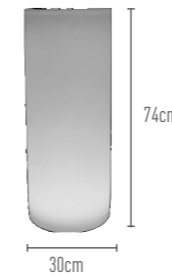

PE material

Light Time*
8 - 12 hrs

Charging Time
4 - 5 hrs

L: **42 cm**
W: **42 cm**
H: **104 cm**

Weight
12 kgs

ICE BUCKETS

REMOVABLE MODULE

ICE BUCKET 4 HJ822K

PE material

Light Time*
8 - 12 hrs

Charging Time
4 - 5 hrs

L: **32 cm**
W: **32 cm**
H: **76 cm**

Weight
4 kgs

ICE BUCKET 5 HJ822P

PE material

Light Time*
8 - 12 hrs