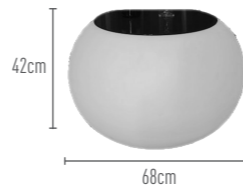

PE material