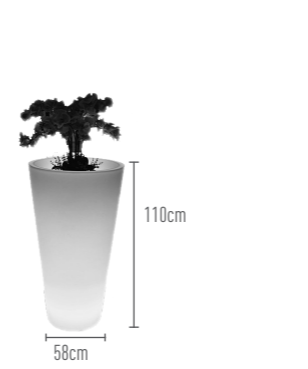

Light Time*
8 - 12 hrs

Charging Time
4 - 5 hrs

L: **42 cm**
W: **42 cm**
H: **104 cm**

Weight
14 kgs

FLOWER POT 7 HJ300X

PE material

Light Time*
8 - 12 hrs

Charging Time
4 - 5 hrs

L: **84 cm**
W: **84 cm**
H: **78 cm**

Weight
12 kgs

FLOWER POTS

REMOVABLE MODULE

FLOWER POT 8 HJ300Z1

PE material

Light Time*
8 - 12 hrs

Charging Time
4 - 5 hrs

L: **60 cm**
W: **60 cm**
H: **112 cm**

Weight
13 kgs

FLOWER POT 9 HJ300V

PE material

Light Time*
8 - 12 hrs

Charging Time
4 - 5 hrs

L: **83 cm**
W: **83 cm**
H: **83 cm**

Weight
14 kgs