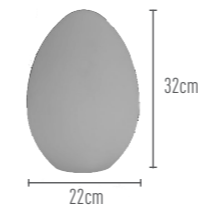

Charging Time
4 - 5 hrs

Weight
10 kgs

*According to the color used, the intensity and the outside temperature.

TABLE LAMPS

REMOVABLE MODULE

LED TABLE LAMP 1 HJ9034

PE material

Light Time*
8 - 12 hrs