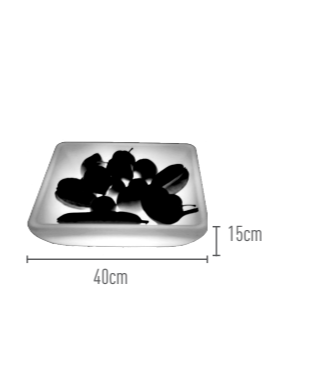

Light Time*
8 - 12 hrs

Charging Time
4 - 5 hrs

L: **63 cm**
W: **32 cm**
H: **32 cm**

Weight
4 kgs

LED DISPLAY 6 HJ919

PE material

Light Time*
8 - 12 hrs

Charging Time
4 - 5 hrs

L: **42 cm**
W: **42 cm**
H: **17 cm**

Weight
2.5 kgs

LED DISPLAY 7 HJ920A

PE material with tempered glass

Light Time*
8 - 12 hrs

Charging Time
4 - 5 hrs

L: **82 cm**
W: **52 cm**
H: **172 cm**

Weight
37 kgs