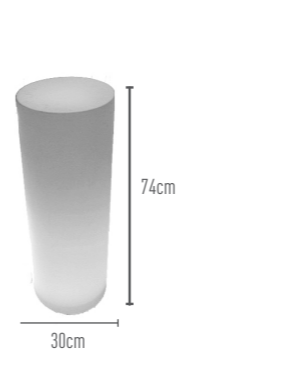

LED ROUND COLUMN 2 HJ830C

Light Time*
5 - 6 hrs

L: **32 cm**
W: **32 cm**
H: **76 cm**

Charging Time
4 - 5 hrs

Weight
4 kgs