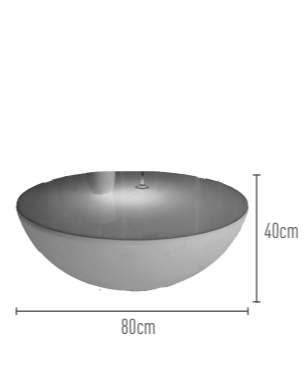

COFFEE TABLE 5 HJ816A

PE material

Light Time*
5 - 6 hrs

Charging Time
4 - 5 hrs

L: **82 cm**
W: **82 cm**
H: **25 cm**

Weight
7 kgs

COFFEE TABLE 6 HJ816B

PE material

Light Time*
5 - 6 hrs

Charging Time
4 - 5 hrs

L: **62 cm**
W: **62 cm**
H: **24 cm**

Weight
5 kgs

COFFEE TABLE 7 HJ816C

PE material

Light Time*
5 - 6 hrs

Charging Time
4 - 5 hrs