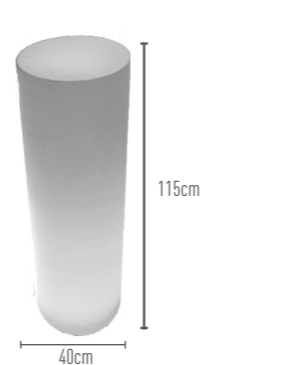

Light Time*
5 - 6 hrs

L: **40 cm**
W: **40 cm**
H: **98 cm**

Charging Time
4 - 5 hrs

Weight
7 kgs

LED ROUND COLUMN 4 HJ830E

PE material

Light Time*
5 - 6 hrs

L: **42 cm**
W: **42 cm**
H: **117 cm**