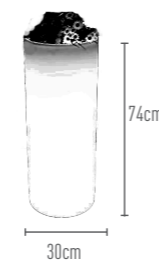

*According to the color used, the intensity and the outside temperature.

FLOWER POTS

CONNECTOR MODULE

FLOWER POT 1 HJ300B

PE material

Light Time*
8 - 12 hrs

Charging Time
4 - 5 hrs

L: **42 cm**
W: **42 cm**
H: **42 cm**

Weight
6 kgs

FLOWER POT 2 HJ92930

PE material with glass

Light Time*
8 - 12 hrs

Charging Time
4 - 5 hrs

L: **102 cm**
W: **42 cm**
H: **42 cm**

Weight
12 kgs

FLOWER POTS

CONNECTOR MODULE

FLOWER POT 3 HJ300W

PE material

Light Time*
8 - 12 hrs

Charging Time
4 - 5 hrs

L: **32 cm**
W: **32 cm**
H: **76 cm**

Weight
4 kgs

FLOWER POT 4 HJ300G