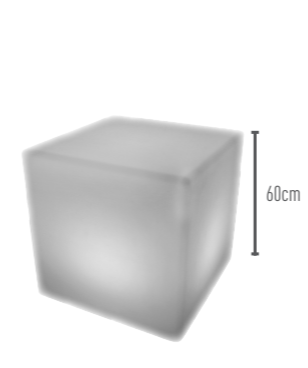

CUBE 7 HJ302E

Light Time*
8 - 12 hrs

Charging Time
4 - 5 hrs

L: **62 cm**
W: **62 cm**
H: **62 cm**

Weight
13 kgs

*According to the color used, the intensity and the outside temperature.