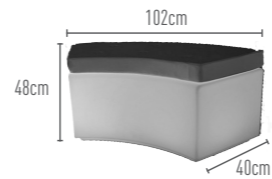

CONNECTOR MODULE

STOOL 1 HJ6344-C3

PE material with cushion

Light Time*
8 - 12 hrs

Charging Time
4 - 5 hrs

L: **104 cm**
W: **52 cm**
H: **50 cm**

Weight
8 kgs

STOOLS