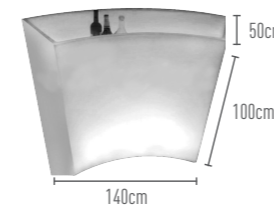

PE material

Light Time*
8 - 12 hrs

Charging Time
4 - 5 hrs

L: **142 cm**
W: **65 cm**
H: **102 cm**

Weight
30 kgs

BAR COUNTER 7 - ICE BUCKET BAR HJ990B

PE material

Light Time*
8 - 12 hrs