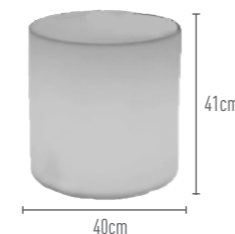

L: **82 cm**
W: **82 cm**
H: **41 cm**

Weight
8 kgs

*According to the color used, the intensity and the outside temperature.

COFFEE TABLES

REMOVABLE MODULE

COFFEE TABLE 8 HJ3020C

PE material

Light Time*
8 - 12 hrs