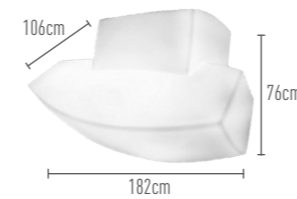

Light Time*
8 - 12 hrs

Charging Time
4 - 5 hrs

L: **184 cm**
W: **102 cm**
H: **78 cm**

Weight
35 kgs