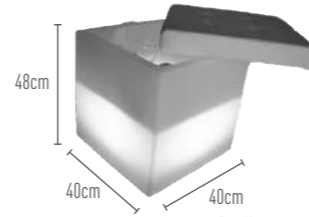

ICE BUCKETS

REMOVABLE MODULE

ICE BUCKET 1 HJ302T

PE material with cushion

Light Time*
8 - 12 hrs

Charging Time
4 - 5 hrs

L: **42 cm**
W: **42 cm**
H: **50 cm**

Weight
9 kgs

ICE BUCKET 2 HJ3001A

PE material

Light Time*
8 - 12 hrs

Charging Time
4 - 5 hrs

L: **42 cm**
W: **42 cm**
H: **76 cm**

Weight
8 kgs

ICE BUCKET 3 HJ3002A

PE material

Light Time*
8 - 12 hrs

Charging Time
4 - 5 hrs

L: **42 cm**
W: **42 cm**
H: **104 cm**

Weight
12 kgs

ICE BUCKETS

REMOVABLE MODULE

ICE BUCKET 4 HJ822K

PE material

Light Time*
8 - 12 hrs

Charging Time
4 - 5 hrs

L: **32 cm**
W: **32 cm**
H: **76 cm**

Weight
4 kgs

ICE BUCKET 5 HJ822P

PE material

Light Time*
8 - 12 hrs

Charging Time
4 - 5 hrs

L: **42 cm**
W: **42 cm**
H: **82 cm**

Weight
7 kgs

ICE BUCKET 6 HJ822B

PE material

Light Time*
8 - 12 hrs

Charging Time
4 - 5 hrs

L: **40 cm**
W: **40 cm**
H: **98 cm**

Weight
8 kgs

*According to the color used, the intensity and the outside temperature.