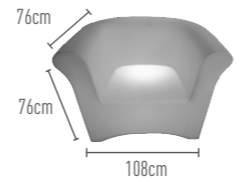

L: **178 cm**
W: **78 cm**
H: **78 cm**

Weight
39 kgs

SOFA 6 HJ921X

PE material with cushion

Light Time*
8 - 12 hrs

Charging Time
4 - 5 hrs

L: **110 cm**
W: **78 cm**
H: **78 cm**

Weight
23 kgs