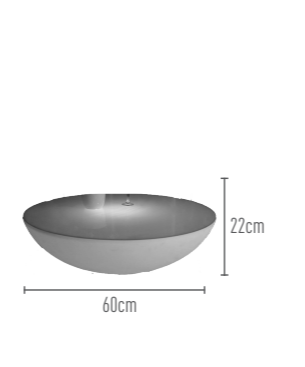

L: **82 cm**
W: **82 cm**
H: **78 cm**

Weight
14 kgs

*According to the color used, the intensity and the outside temperature.

COFFEE TABLES

CONNECTOR MODULE

COFFEE TABLE 1 HJ318C

PE material with temper colored glass

COFFEE TABLE 5 HJ816A

PE material

Light Time*
5 - 6 hrs

Charging Time
4 - 5 hrs

L: **82 cm**
W: **82 cm**
H: **25 cm**

Weight
7 kgs

COFFEE TABLE 6 HJ816B

PE material

Light Time*
5 - 6 hrs

Charging Time
4 - 5 hrs

L: **62 cm**
W: **62 cm**
H: **24 cm**

Weight
5 kgs

COFFEE TABLE 7 HJ816C

PE material

Light Time*
5 - 6 hrs

Charging Time
4 - 5 hrs