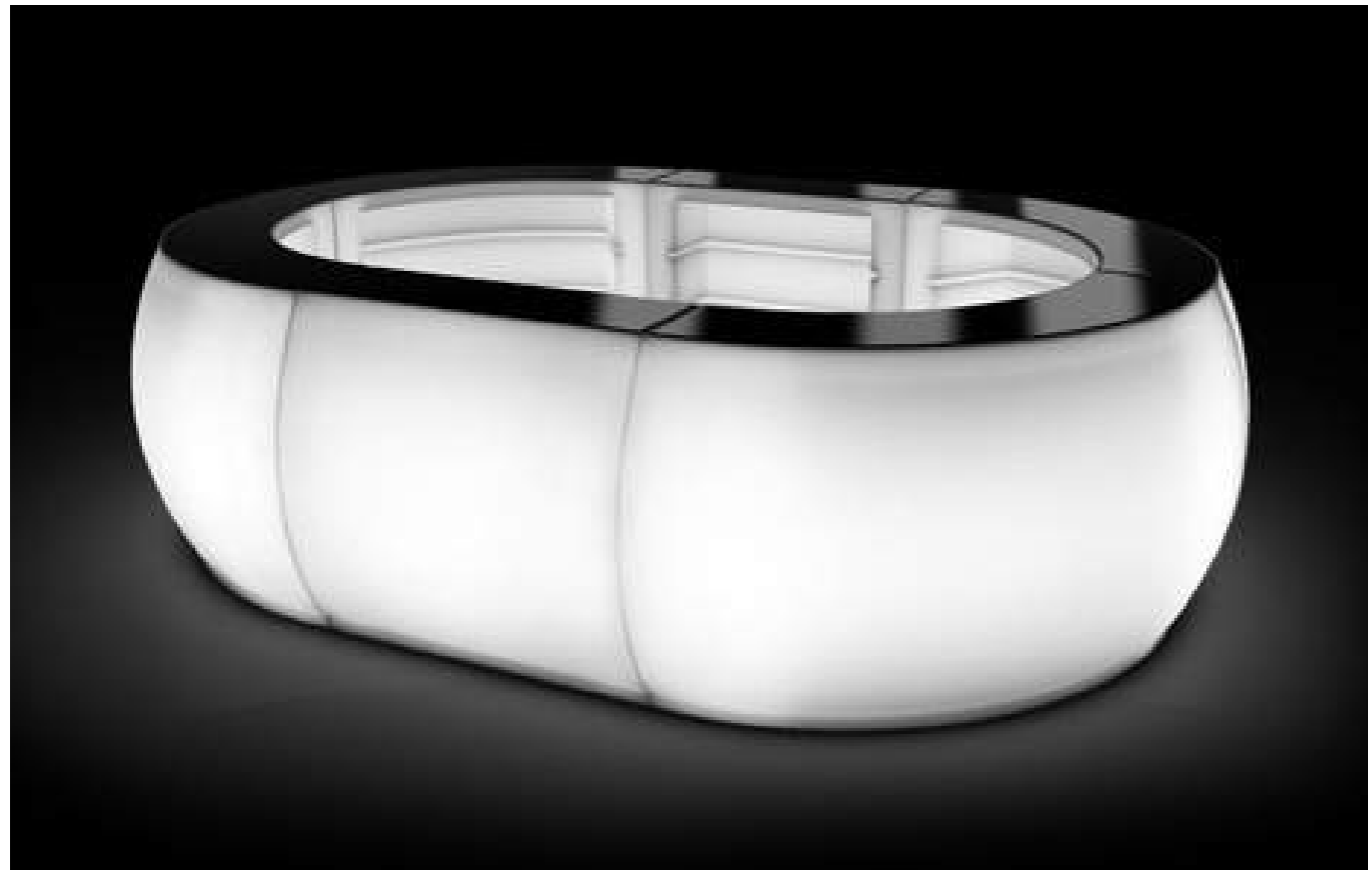

BAR COUNTER 7 - ICE BUCKET BAR HJ990B

PE material

Light Time*
8 - 12 hrs

Charging Time
4 - 5 hrs

L: **142 cm**
W: **65 cm**
H: **102 cm**

Weight
28 kgs

*According to the color used, the intensity and the outside temperature.