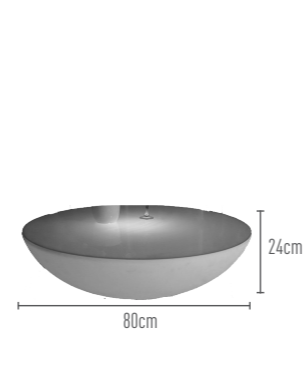

L: **82 cm**
W: **82 cm**
H: **78 cm**

Weight
14 kgs

*According to the color used, the intensity and the outside temperature.

COFFEE TABLES

CONNECTOR MODULE

COFFEE TABLE 1 HJ318C

PE material with temper colored glass

L: **90 cm**
W: **56 cm**
H: **58 cm**

Weight
25 kgs

COFFEE TABLE 3 HJ816D

PE material

Light Time*
8 - 12 hrs

Charging Time
4 - 5 hrs

L: **82 cm**
W: **82 cm**
H: **38 cm**

Weight
9 kgs

COFFEE TABLE 4 HJ-F

PE material

Light Time*
8 - 12 hrs

Charging Time
4 - 5 hrs

L: **92 cm**
W: **52 cm**
H: **52 cm**

Weight
19 kgs

COFFEE TABLES

CONNECTOR MODULE

COFFEE TABLE 5 HJ816A

PE material

Light Time*
5 - 6 hrs

Charging Time
4 - 5 hrs

L: **82 cm**
W: **82 cm**
H: **25 cm**

Weight
7 kgs

COFFEE TABLE 6 HJ816B

PE material