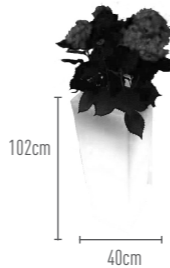

PE material