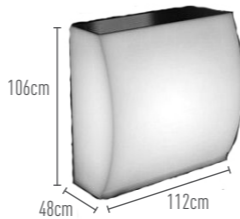

PE material with tempered colored glass

Light Time*
8 - 12 hrs

Charging Time
4 - 5 hrs

L: **114 cm**
W: **50 cm**
H: **108 cm**

Weight
27 kgs

BAR COUNTER

CONNECTOR MODULE

BAR COUNTER 6 - LONG BAR HJ990