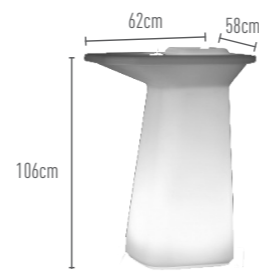

PE material

Light Time*
8 - 12 hrs

L: **90 cm**
W: **56 cm**
H: **108 cm**

Charging Time
4 - 5 hrs

Weight
28 kgs

COCKTAIL TABLE 2 HJ305A

PE material with tempered glass

Light Time*
8 - 12 hrs

L: **45 cm**
W: **45 cm**
H: **111 cm**

Charging Time
4 - 5 hrs

Weight
18 kgs

COCKTAIL TABLE 3 HJ3689

PE material

Light Time*
8 - 12 hrs

L: **64 cm**
W: **60 cm**
H: **108 cm**

Charging Time
4 - 5 hrs

Weight
18 kgs

COCKTAIL TABLE 4 HJ306D

PE material with tempered glass

Light Time*
8 - 12 hrs

L: **72 cm**
W: **72 cm**
H: **108 cm**

Charging Time
4 - 5 hrs

Weight
34 kgs

COCKTAIL TABLES

L: **82 cm**
W: **82 cm**
H: **78 cm**

Weight
14 kgs

*According to the color used, the intensity and the outside temperature.

COFFEE TABLES

CONNECTOR MODULE

COFFEE TABLE 1 HJ318C

PE material with temper colored glass